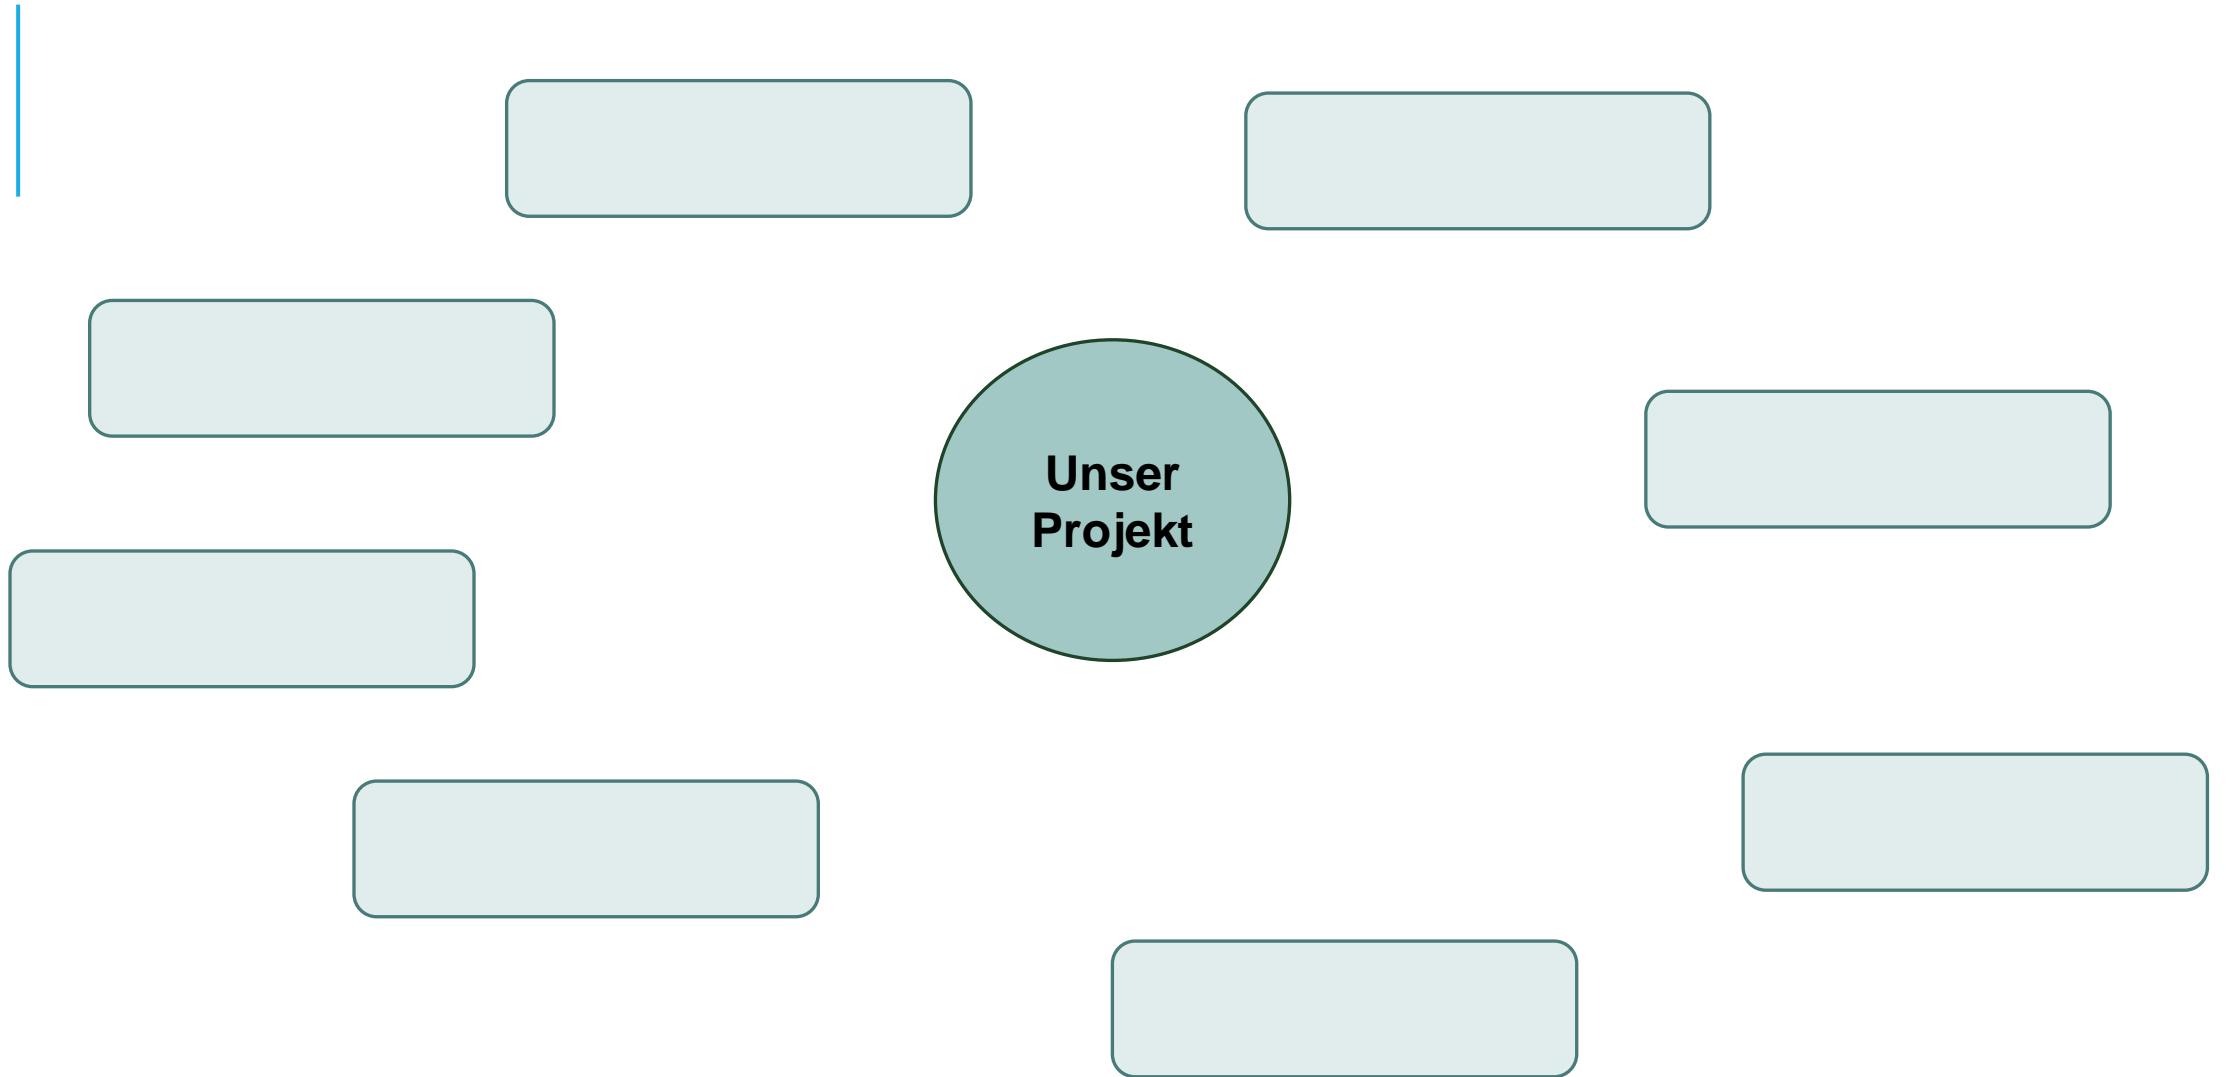

A network diagram background consisting of a complex web of thin grey lines connecting various nodes. The nodes are represented by circles of different sizes and colors, including dark blue, light blue, and grey. Some nodes are highlighted with larger, concentric circles. The overall aesthetic is clean and modern, typical of a corporate or technical presentation.

STAKEHOLDER EINES PROJEKTES

Personen mit besonderem Interesse am Projekt

Wer hat noch ein besonderes Interesse an dem Projekt? (Stakeholder)

Wer möchte, dass das Projekt gelingt?

Wer könnte etwas dagegen haben?